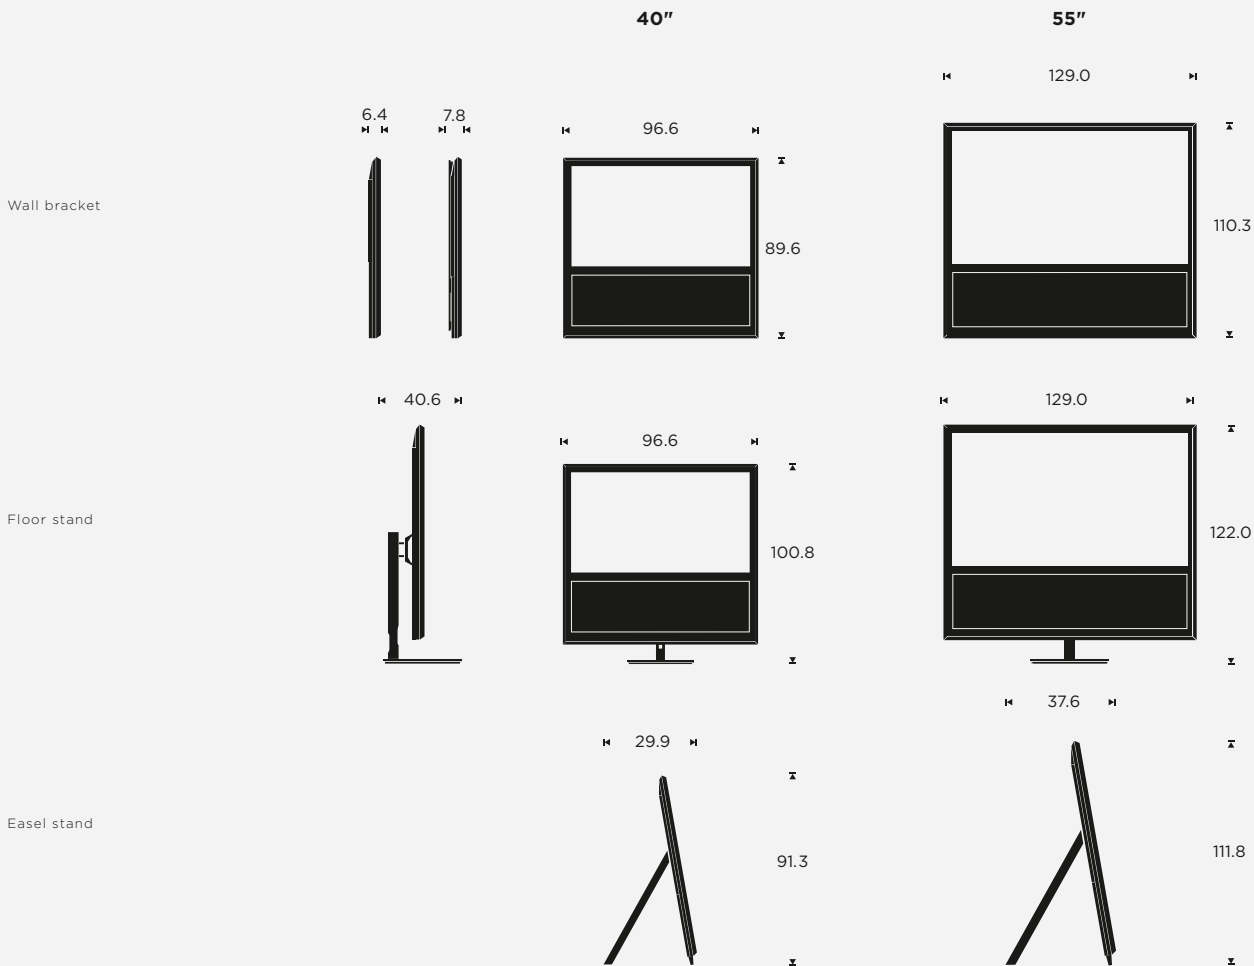

BEOVISION 14

RE-CRAFTED. RE-BOOTED.

FOCUS POINT FOR ALL YOUR ENTERTAINMENT

BeoVision 14 is a 4K Ultra HD TV featuring a world of connectivity options, integrated access to all of your exciting apps - and boasting a bigger and more immersive sound than most standalone speaker systems. BeoVision 14 is powered by the ever evolving Android TV™ platform. It looks familiar but everything has changed, from the inside and out. Recrafted and refined for a whole new, living appearance, rebooted for a more flexible and independent television experience.

BANG & OLUFSEN

MEASUREMENTS

in cm

bang-olufsen.com/beovision14

SPECIFICATIONS/FEATURES

Designer	Placement options	Weight
David Lewis Designers	Manual wall bracket Motorised wall bracket Motorised floor stand Easel stand	40": 37.4 kg 55": 59.5 kg
Display	Sound	Video
Ultra High-Definition (4k) Direct-type LED panel with global backlight dimming	Fully active, three-way stereo speaker solution 2 x 3/4" tweeter 2 x 2" midrange 2 x 4" woofer 6 x 30 watts class D amplifiers one for each driver	Dual tuner, connection of external USB hard disk for recording* Android Smart TV* Google Cast*
Control	Integrated surround sound module Truelmage up and downmixing Immaculate Wireless Sound integrated for a full wireless surround solution BeoLink Multiroom technology is integrated	Antireflection coated contrast screen Automatic Picture Control adjusting the picture performance to the light conditions in the room
2way Bluetooth control via BeoRemote One BT		*market or broadcaster dependent

Colours	Speaker lamellas	Fabric colours
Cabinet: Black Frame: Aluminium or black	Oak wood	Rumba red
		Midnight green
		Forged Iron grey
		Driftwood beige
		Black
		White